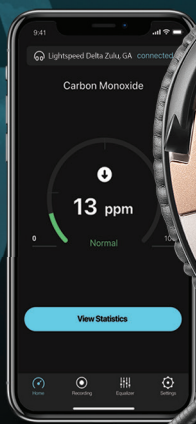

LIGHTSPEED DELTA ZULU

YOU'VE NEVER WORN A ZULU
LIKE THIS BEFORE

Kanari® Smart Alert Technology

Built-in CO monitoring

Lightspeed's next generation of ANR headset makes you a safer pilot.

With built-in sensors and personalized alerts, Lightspeed Delta Zulu™ delivers what you need to greatly enhance your safety. This next generation is built on a new technology platform that will extend your limits into a whole new era of piloting safety.

Hear Clearly with HearingEQity®

Personalize audio to your
hearing acuity

On a mission to save lives.

Lightspeed Delta Zulu makes you a safer pilot.

Learn more at [LightspeedAviation.com](https://www.LightspeedAviation.com)